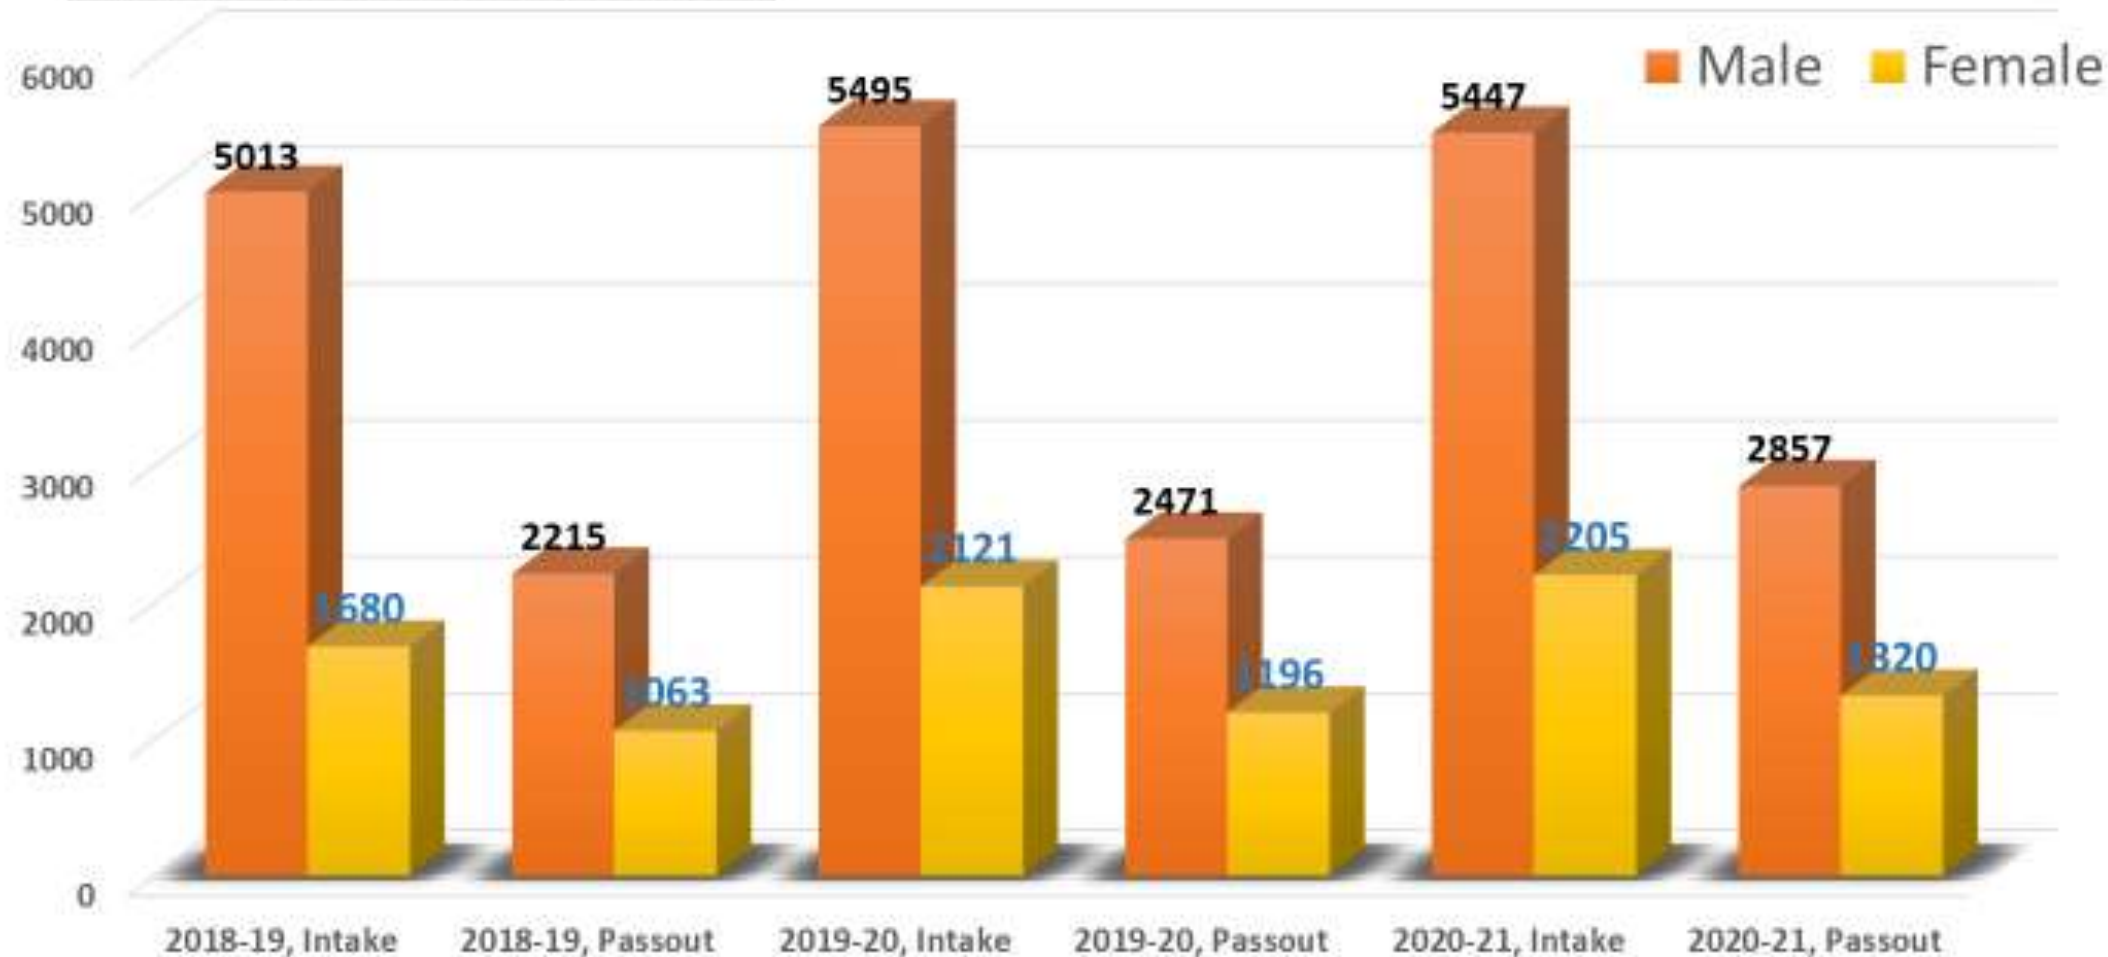

Intake and Pass-outs During last 3 years

Bachelor 16 Years of Education

Intake and Pass-outs During last 3 years

BACHELOR 17 YEARS OF EDUCATION

Intake and Pass-outs During last 3 years

MS/MPHIL DEGREE

Intake and Pass-outs During last 3 years