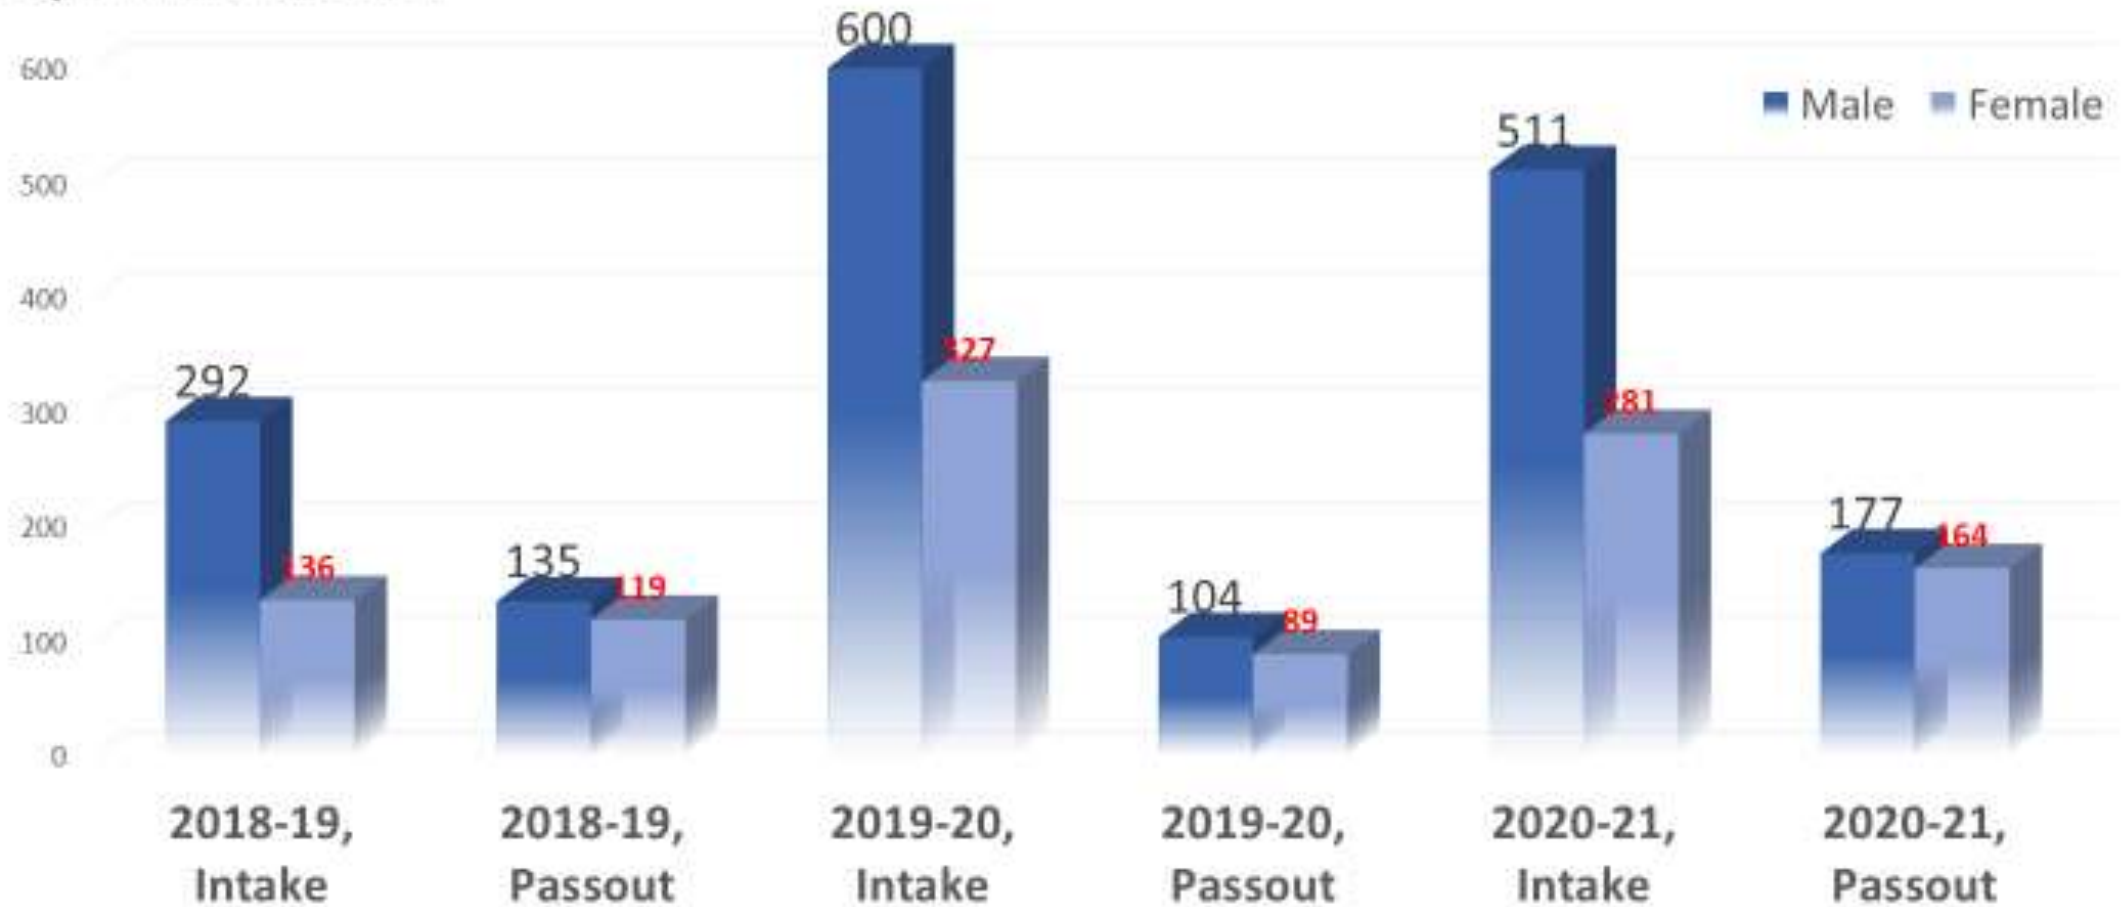

Intake and Pass-outs During last 3 years

Bachelor 16 Years of Education

Intake and Pass-outs During last 3 years

BACHELOR 17 YEARS OF EDUCATION

Intake and Pass-outs During last 3 years

MS/MPHIL DEGREE

Intake and Pass-outs During last 3 years