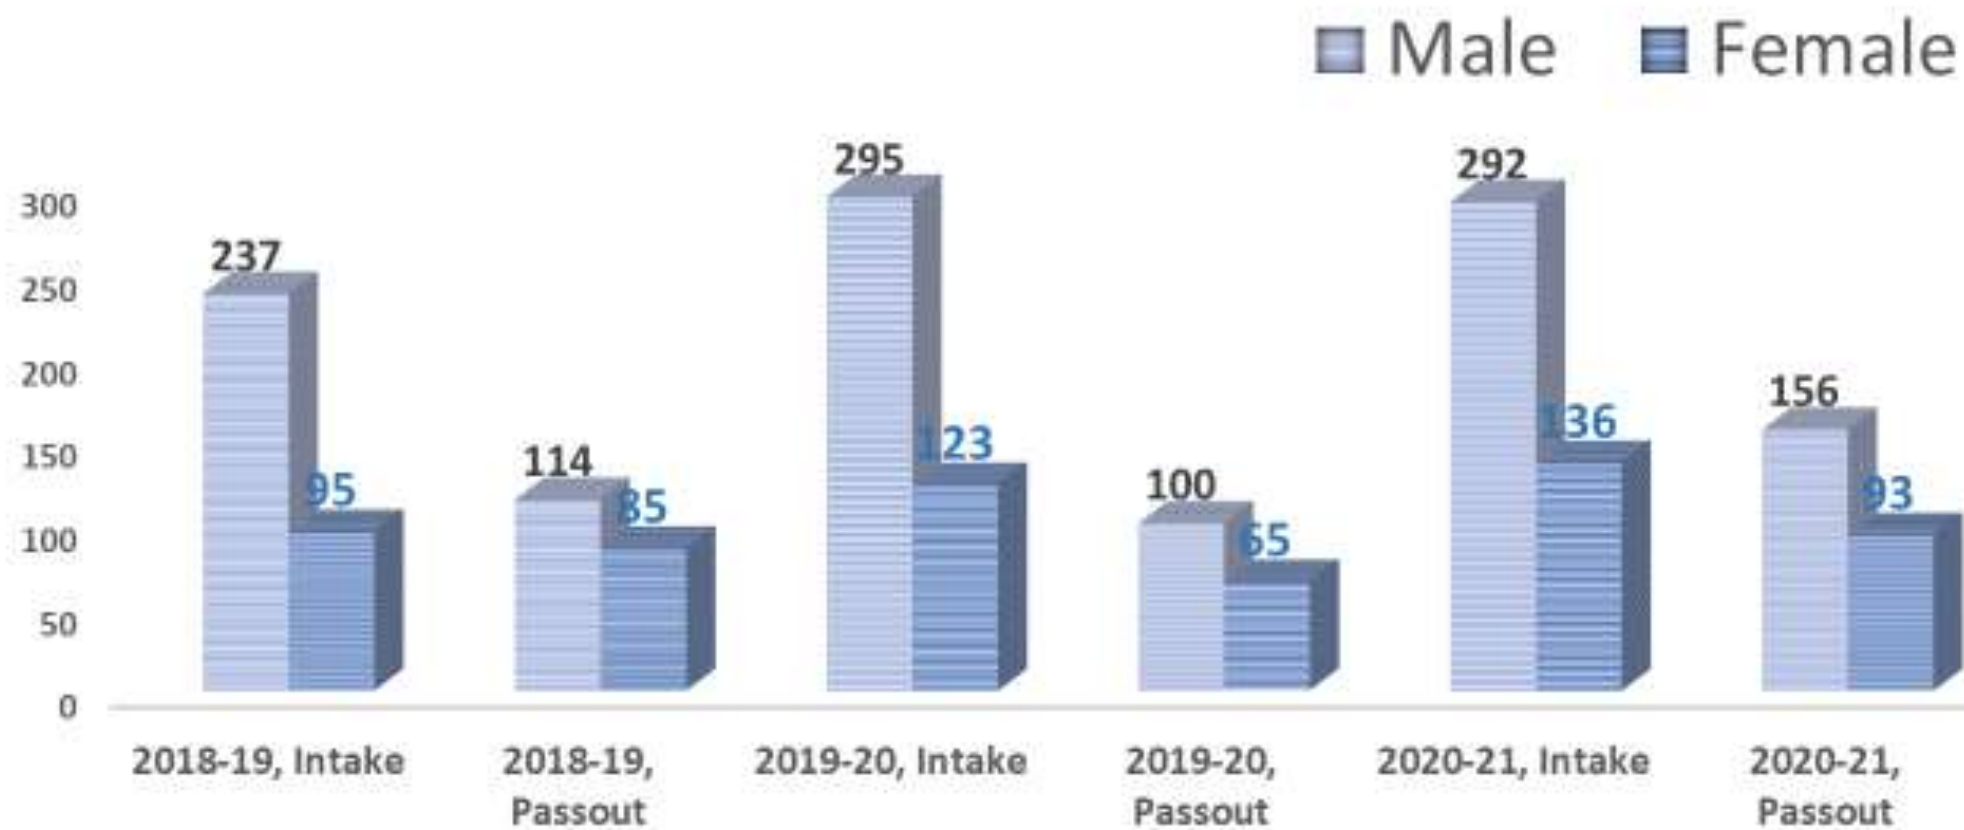

Intake and Pass-outs During last 3 years

Bachelor 16 Years of Education

Intake and Pass-outs During last 3 years

BACHELOR 17 YEARS OF EDUCATION

Intake and Pass-outs During last 3 years

MS/MPHIL DEGREE

Intake and Pass-outs During last 3 years